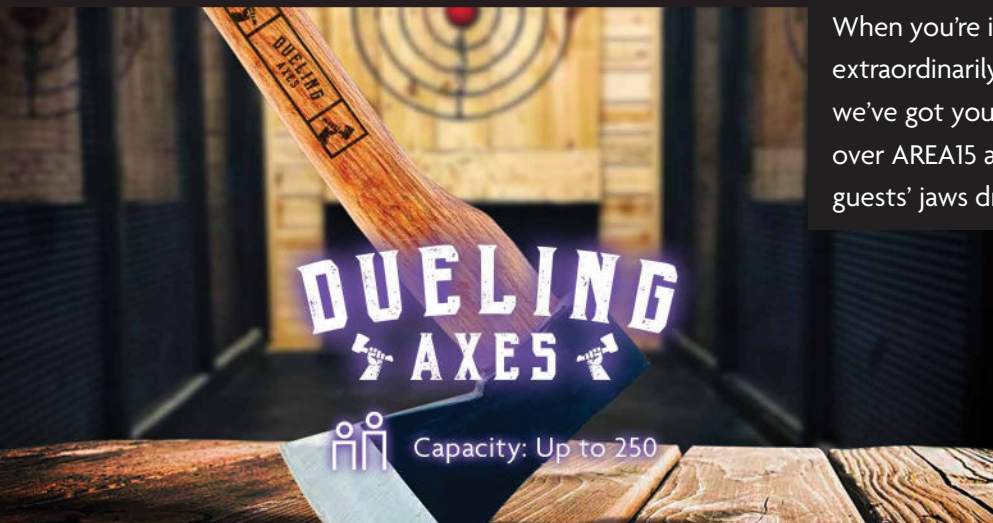

DUELING AXES

Capacity: Up to 250

When you're imagining an extraordinarily grand event, we've got you covered. Take over AREA15 and watch your guests' jaws drop!