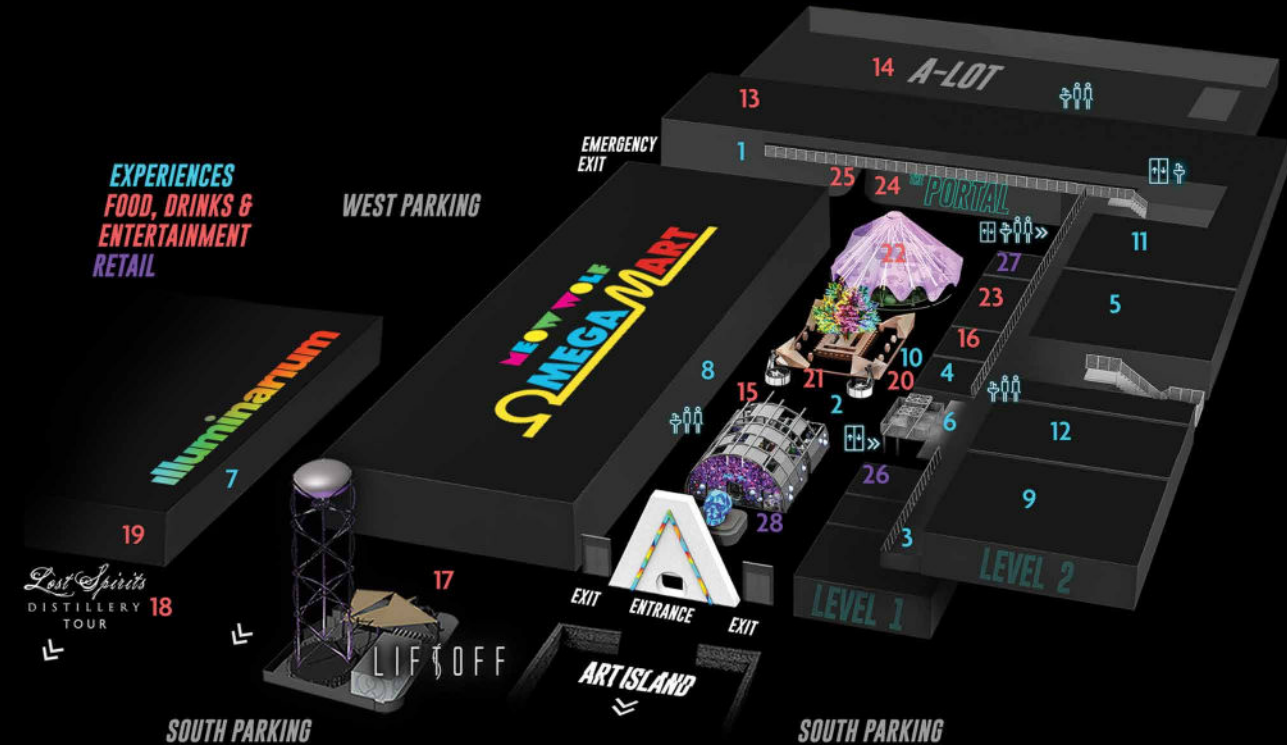

28
Wild Muse
Art you can wear.

**EXPERIENCES
FOOD, DRINKS &
ENTERTAINMENT
RETAIL**