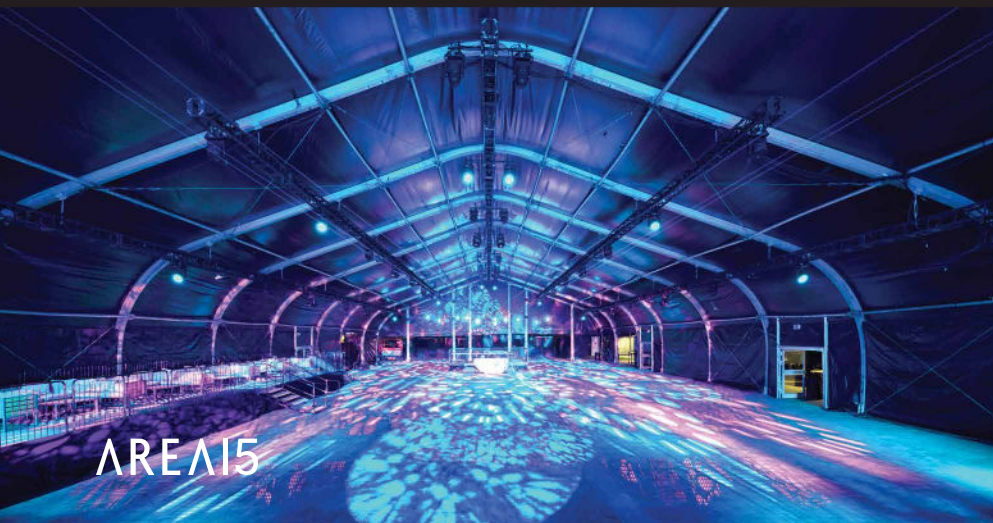

Dimensions: 50' Diameter

Square Feet: 1,962

Capacity: 100 Reception

AREA 15

A-LOT

Welcome to a blank canvas for the most extraordinary outdoor event you can imagine. A-LOT is a fully customizable setting that can be designed to accommodate any layout and décor theme you can dream up for full-scale events and more—from corporate galas and product launches to concerts and music festivals. Plus, A-LOT boasts an exclusive 80-guest sky deck with views of the Las Vegas strip—perfect for your top sponsors or VIPs.

Dimensions: 300' x 108'

Square Feet: 25,013

Capacity: 2,000 - 3,000

Banquet: 500 - 1,000

ARE A15

PORTAL

Be transported to a fully immersive experience of sight and sound—an event venue like no other, where your vision can be surreal as it surrounds guests with 360-degree projection mapping and a comprehensive audio/visual package. Ideal for branded corporate events or industry conferences, private parties or after-parties, and intimate speaker events or even theater performances—a PORTAL event will truly envelop your wildest imagination.